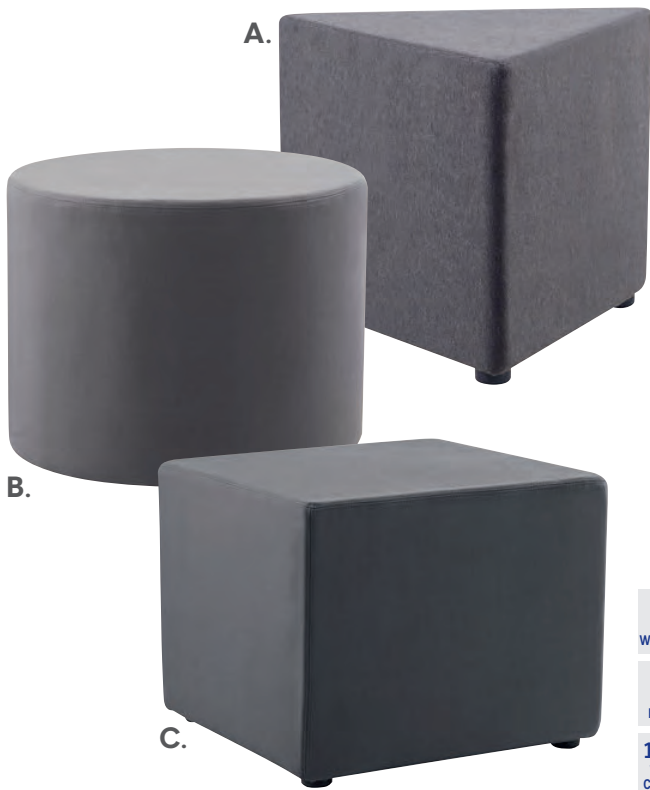

5
YEAR WARRANTY
6-8
HOURS PER DAY
120KG
WEIGHT CAPACITY

Cambridge Armchair

J.BURROWS

JBCAMSING

8
YEAR WARRANTY
3-5
HOURS PER DAY
160KG
WEIGHT CAPACITY

Mars Ottomans

rapidline
FURNITURE FOR TODAY

- A. Triangle FNMARSTRGY
- B. Round FNMARSRNGY
- C. Square FNMARSSQGY