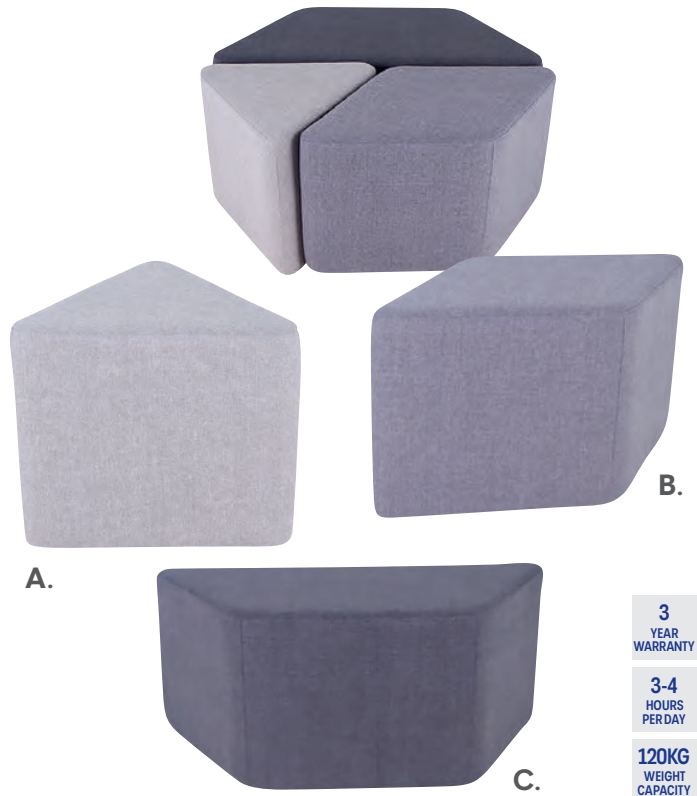

5
YEAR
WARRANTY

1-3
HOURS
PER DAY

130KG
WEIGHT
CAPACITY

buroseating

York Ottomans

- A. Triangle BUYORKTRI
- B. Parallelogram BUYORKPARA
- C. Trapezoid BUYORKTRAP

3
YEAR
WARRANTY

3-4
HOURS
PER DAY