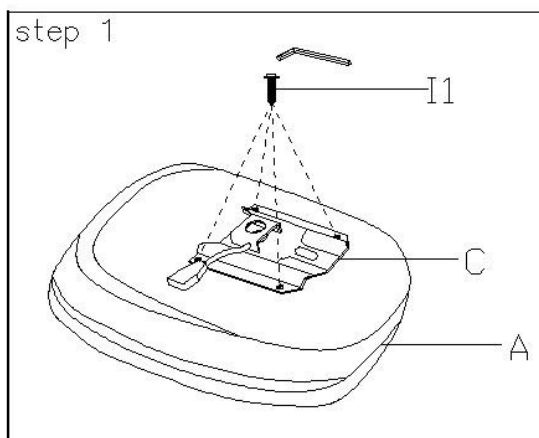

Assembly Instructions

PICCOLO MESH CHAIR OWPICCOLO

Backrest & Seat			Parts Listing					
#	Description	Qty	#	Description	Qty	#	Description	Qty
A		1X	C		1X	I1	 1/4" * 3/4"	4X
B		1X	D		1X	I2	 1/4" * 1 1/4"	2X
			E		1X	J	 <small>HAS BEEN PRE SCREWED TO PART D</small>	1X
			F		1X	K	 <small>HAS BEEN ATTACHED TO PART D</small>	1X
			G		1X	N		1X
			H		5X	M	 M4	1X