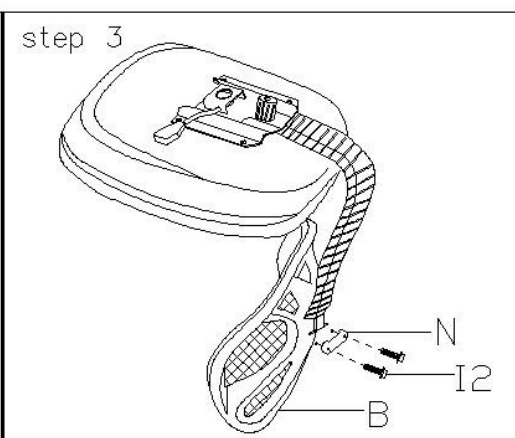

Assembly Instructions

PICCOLO MESH CHAIR OWPICCOLO

Backrest & Seat			Parts Listing					
#	Description	Qty	#	Description	Qty	#	Description	Qty
A		1X	C		1X	I1	 1/4" * 3/4"	4X
B		1X	D		1X	I2	 1/4" * 1 1/4"	2X
			E		1X	J	 <small>HAS BEEN PRE SCREWED TO PART D</small>	1X
			F		1X	K	 <small>HAS BEEN ATTACHED TO PART D</small>	1X
			G		1X	N		1X
			H		5X	M	 M4	1X