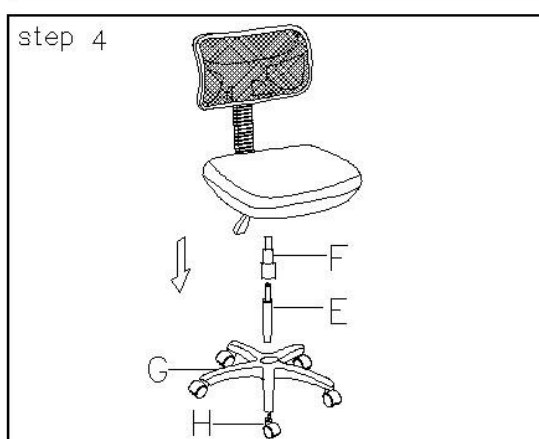

Assembly Instructions

PICCOLO MESH CHAIR OWPICCOLO

Backrest & Seat			Parts Listing					
#	Description	Qty	#	Description	Qty	#	Description	Qty
A		1X	C		1X	I1	 1/4" * 3/4"	4X
B		1X	D		1X	I2	 1/4" * 1 1/4"	2X
			E		1X	J	 <small>HAS BEEN PRE SCREWED TO PART D</small>	1X
			F		1X	K	 <small>HAS BEEN ATTACHED TO PART D</small>	1X
			G		1X	N		1X
			H		5X	M	 M4	1X