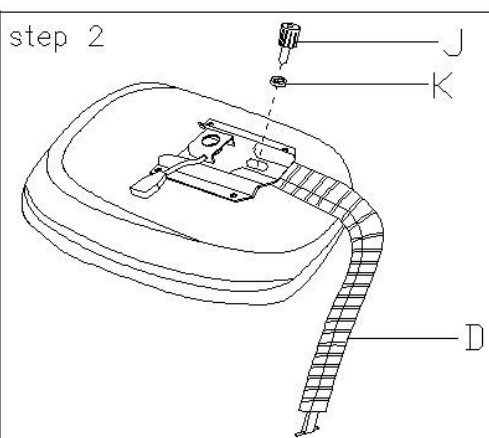

Assembly Instructions

PICCOLO MESH CHAIR OWPICCOLO

Backrest & Seat			Parts Listing					
#	Description	Qty	#	Description	Qty	#	Description	Qty
A		1X	C		1X	I1	 1/4" * 3/4"	4X
B		1X	D		1X	I2	 1/4" * 1 1/4"	2X
			E		1X	J	 <small>HAS BEEN PRE SCREWED TO PART D</small>	1X
			F		1X	K	 <small>HAS BEEN ATTACHED TO PART D</small>	1X
			G		1X	N		1X
			H		5X	M	 M4	1X